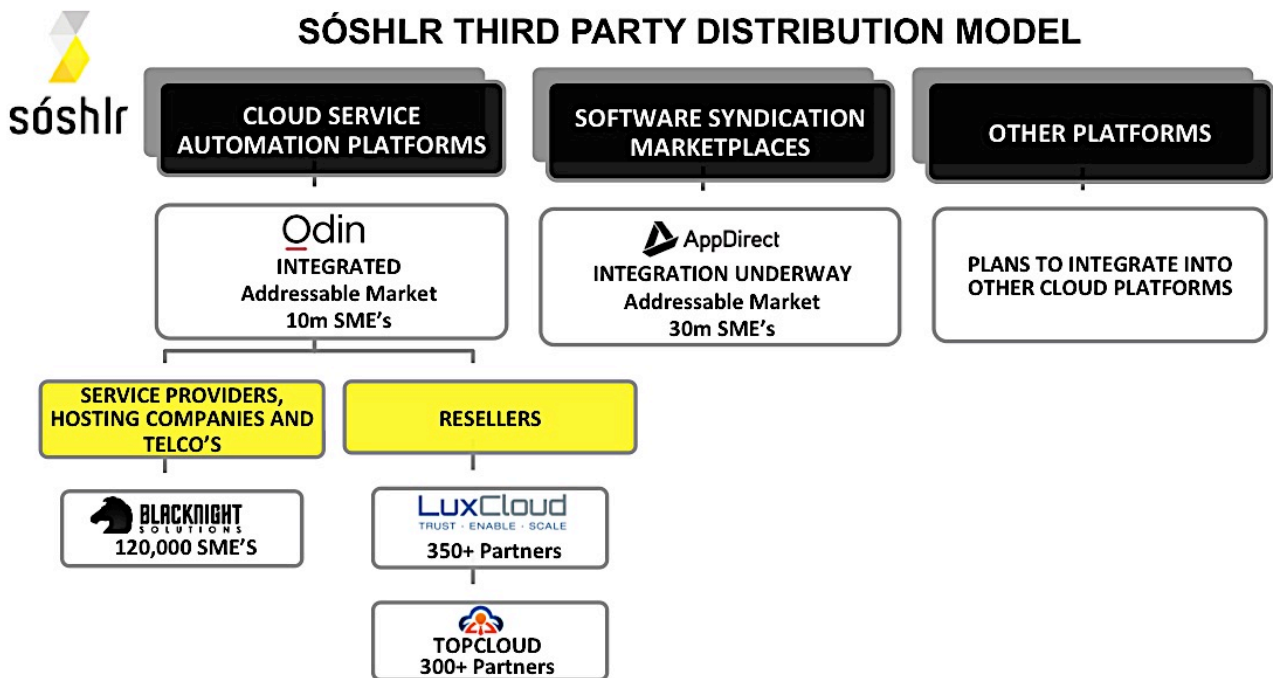

Tuesday 15 December 2015

ASX ANNOUNCEMENT
FIRST HOSTING COMPANY COMMENCES COMMERCIALISATION OF SÓSHLR

HIGHLIGHTS

- Blacknight Internet Solutions Ltd (“Blacknight”), Ireland’s largest domain registrar and hosting company has commenced commercialisation of Manalto’s SME product, ‘Sóshlr’ – for sale among its 120,000 customers
- First hosting company to sign on to Sóshlr – globally there are approx. 30,000 hosting companies
- Blacknight is Manalto’s third distribution channel actively offering Sóshlr. LuxCloud (reseller) and TopCloud (reseller) both commenced commercialisation last week
- A further 6 hosting companies trialling the Sóshlr solution are in negotiation with Manalto
- These 6 hosting companies represent an addressable market of up to 5 million SME’s

Illustration of Sóshlr Revenue Model (USD)

Model based on Manalto securing estimated number of Telco's, Hosting Companies and Cloud Service Providers	2-8	9-14	15-19	20-24	25-29
Addressable market (SME)	6,000,000	10,000,000	16,000,000	22,000,000	26,000,000
End user licenses (Avg. 8% take up)	480,000	800,000	1,280,000	1,760,000	2,080,000
Average license income at \$120 p.a.	\$57.6m	\$96m	\$153.6m	\$211.2m	\$249.6m

About Manalto Limited

Manalto Limited (ASX: MTL) is a provider of enterprise social media management solutions. Manalto enables organisations to efficiently manage their social media assets at scale, with alignment to their structure. Manalto delivers controls to support brand management and risk management across social media. With core operations based in the Washington DC metro area, Manalto supports customers globally. For further information, please visit www.manalto.com