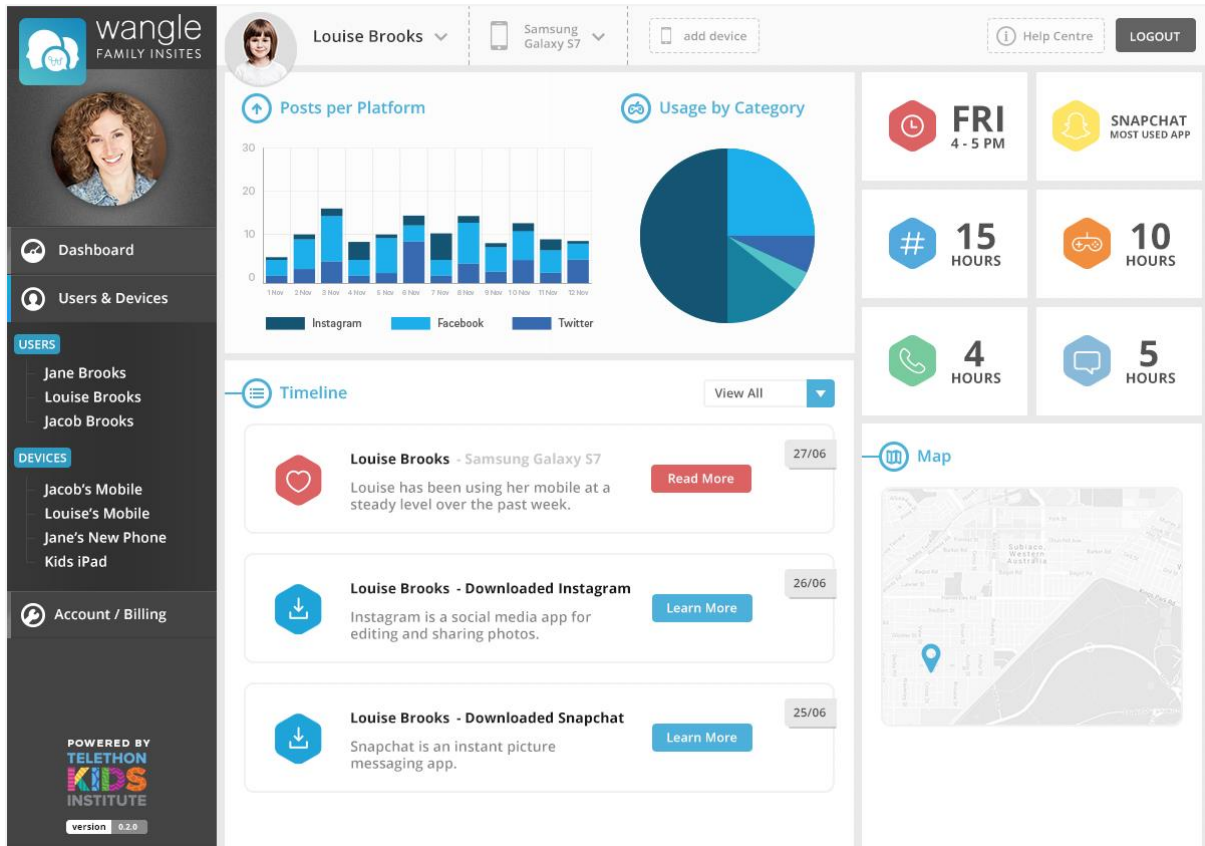

### **WFI Portal Enhancements Release**

Additional enhancements to the online parent portal have now been completed for release in coming days (see Figure 1 over page). Enhancements include back-end optimisation and more granular charting of internet and app usage statistics, which will be made visible to WFI customers once their accounts accrue the required level of additional data.

## GPS Gating Feature Set

Development of the GPS Gating feature, which allows parents to set an alert that activates when a child's device moves outside of a 20-metre radius from the chosen location, will be finalised next week. It is anticipated that the feature will be released to customers by the end of November after final testing is completed.